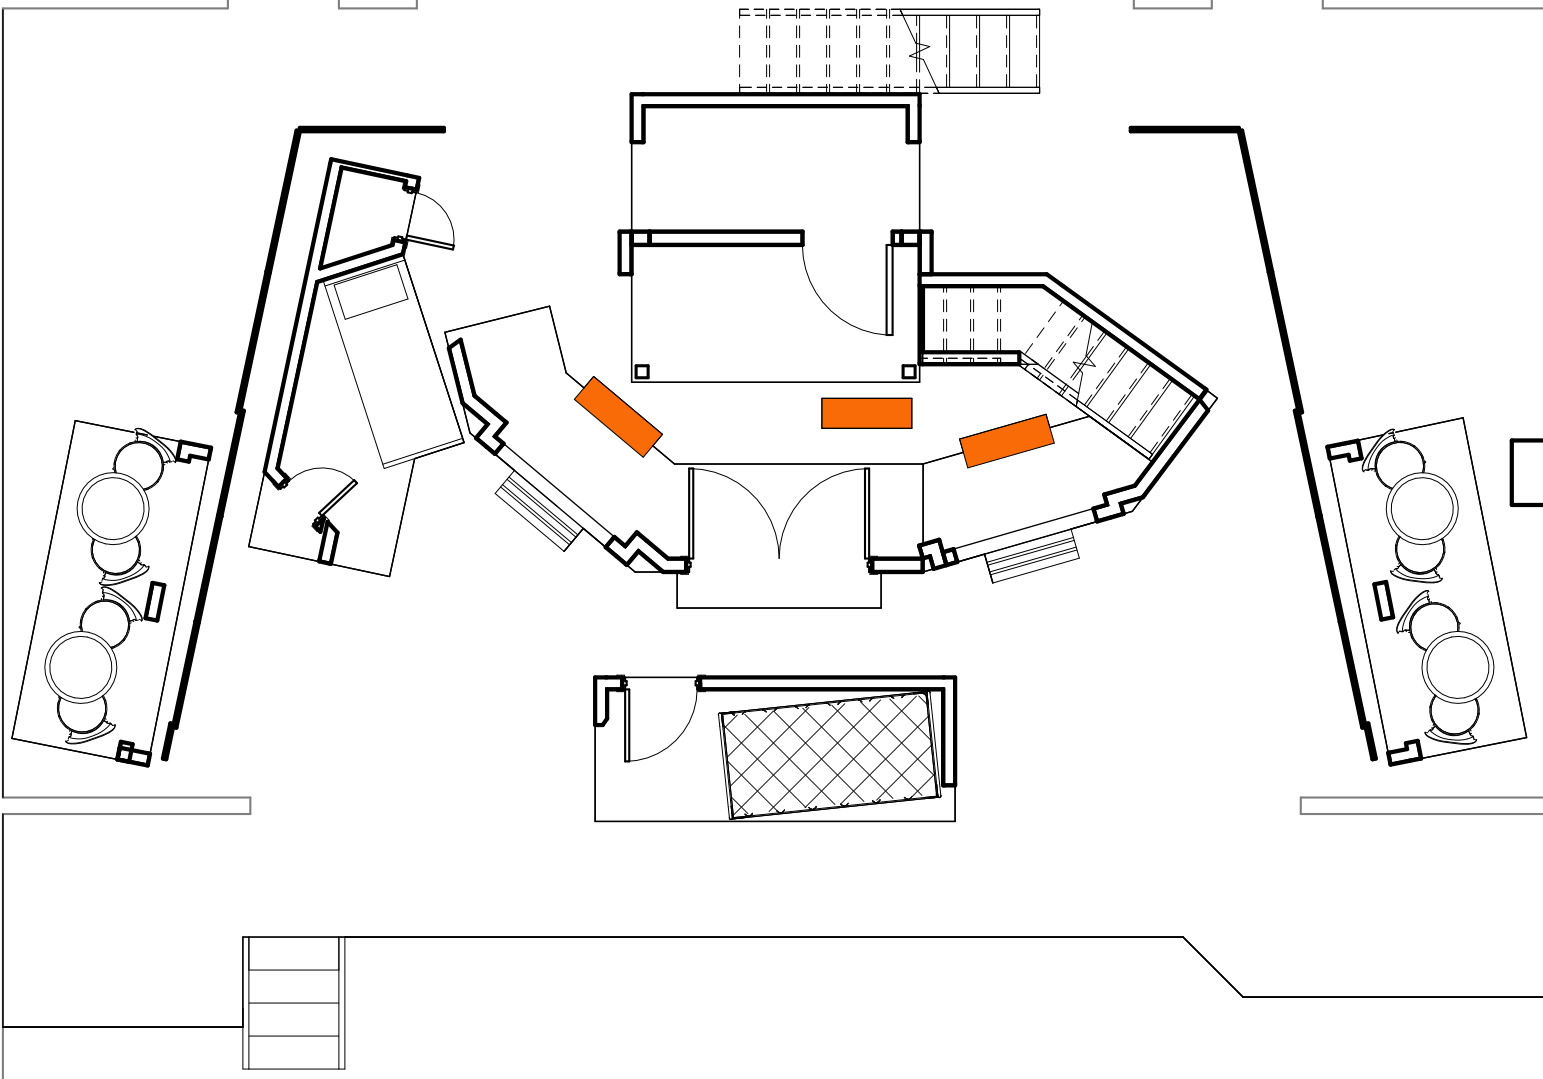

3/3/2023

Scale 3/16" = 1'-0"

① Stage - Jewel Box Opened
3/16" = 1'-0"

Director: Teri Grimes

Jewelbox Open

Designed by
David Cohn

2

She Loves Me

Date 3/3/2023 Scale 3/16" = 1'-0"

① Stage - Cafe Imperiale
3/16" = 1'-0"

Director: Teri Grimes		Cafe Imperiale	
She Loves Me		Designed by David Cohn	3
Date	3/3/2023	Scale 3/16" = 1'-0"	

① Stage - Hospital Room
3/16" = 1'-0"