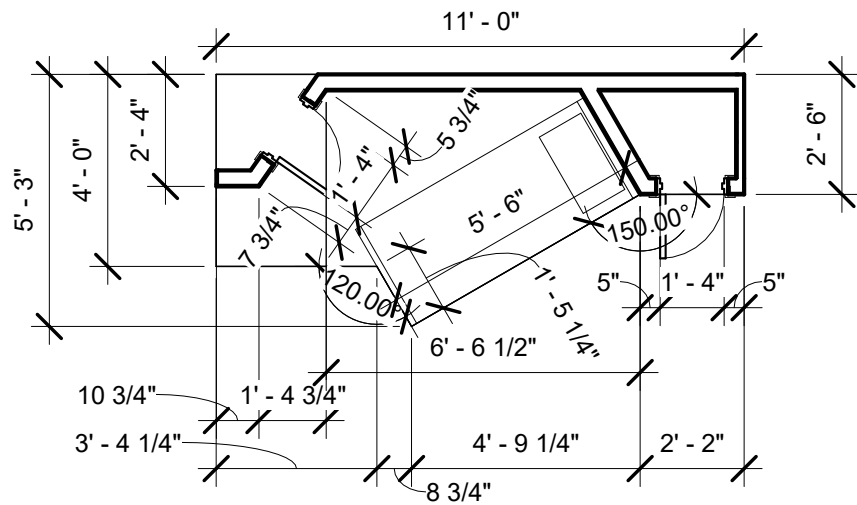

Date

3/3/2023

Scale 3/64" = 1'-0"

① Jewelbox Walls
1/32" = 1'-0"

Director: Teri Grimes

She Loves Me

Jewelbox Framing

Designed by

Author

13

Date

3/3/2023

Scale 1/32" = 1'-0"

- Approximate Material List**
 28 pieces 2x4 at 8-foot length
 2 sheets 3/4" plywood
 4 sheets 1/2" OSB
 1 18"x6'-8" door
 1 24"x6'8" door

① Large Scale - Apartment
 1/4" = 1'-0"