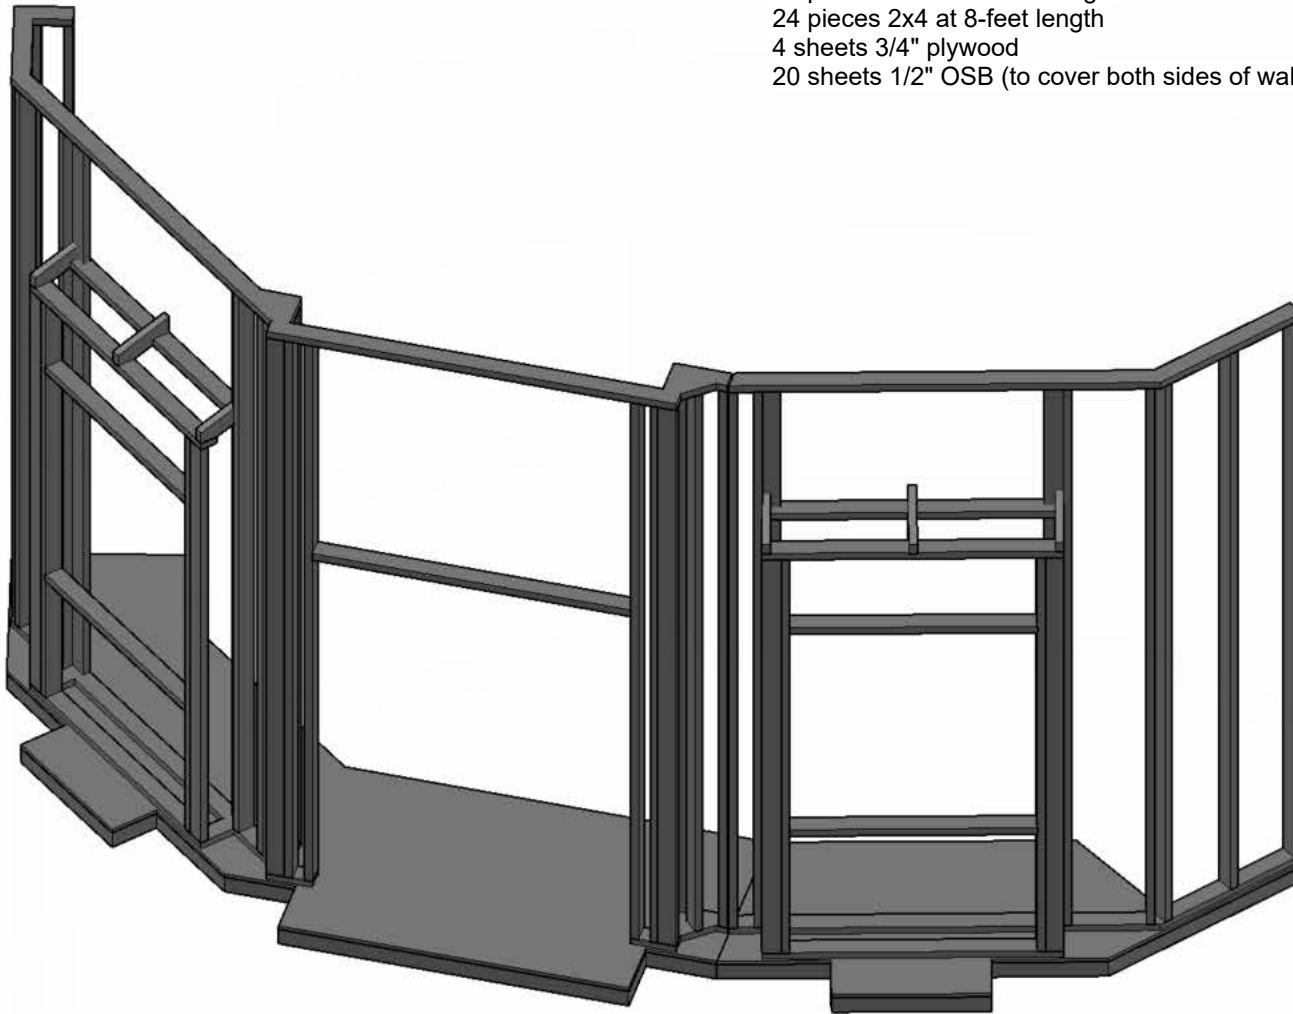

Approximate material list (decking plus walls)

28 pieces 2x4 at 12-foot length

24 pieces 2x4 at 8-foot length

4 sheets 3/4" plywood

20 sheets 1/2" OSB (to cover both sides of walls)

① Jewelbox Wall Framing (from outside)
1/16" = 1'-0"

Director: Teri Grimes

She Loves Me

Jewelbox Framing

Designed by

Author

11

Date

3/3/2023

Scale 1/16" = 1'-0"