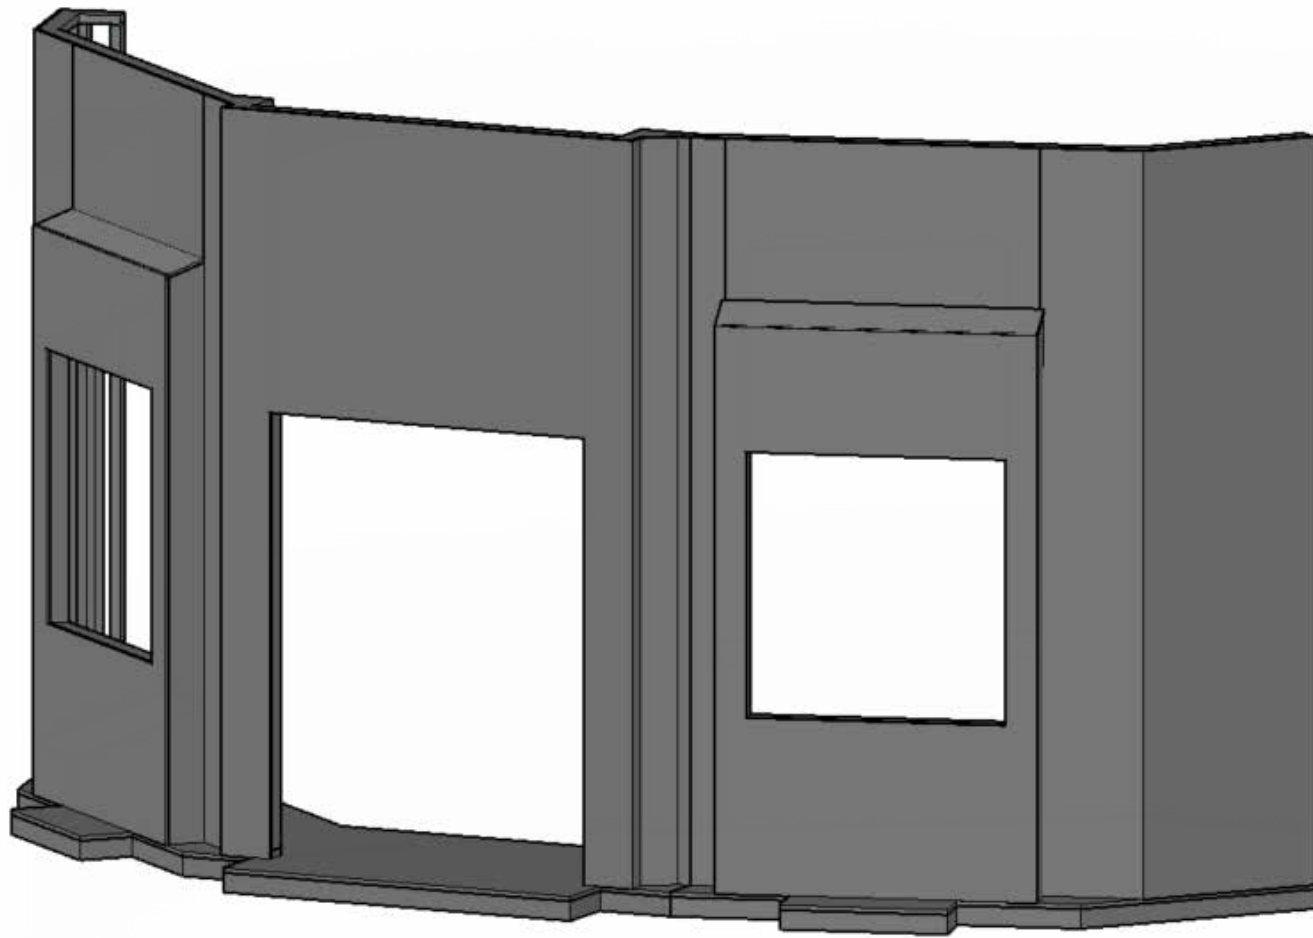

① Jewelbox Walls
1/32" = 1'-0"

Director: Teri Grimes

She Loves Me

Jewelbox Framing

Designed by

Author

13

Date

3/3/2023

Scale 1/32" = 1'-0"