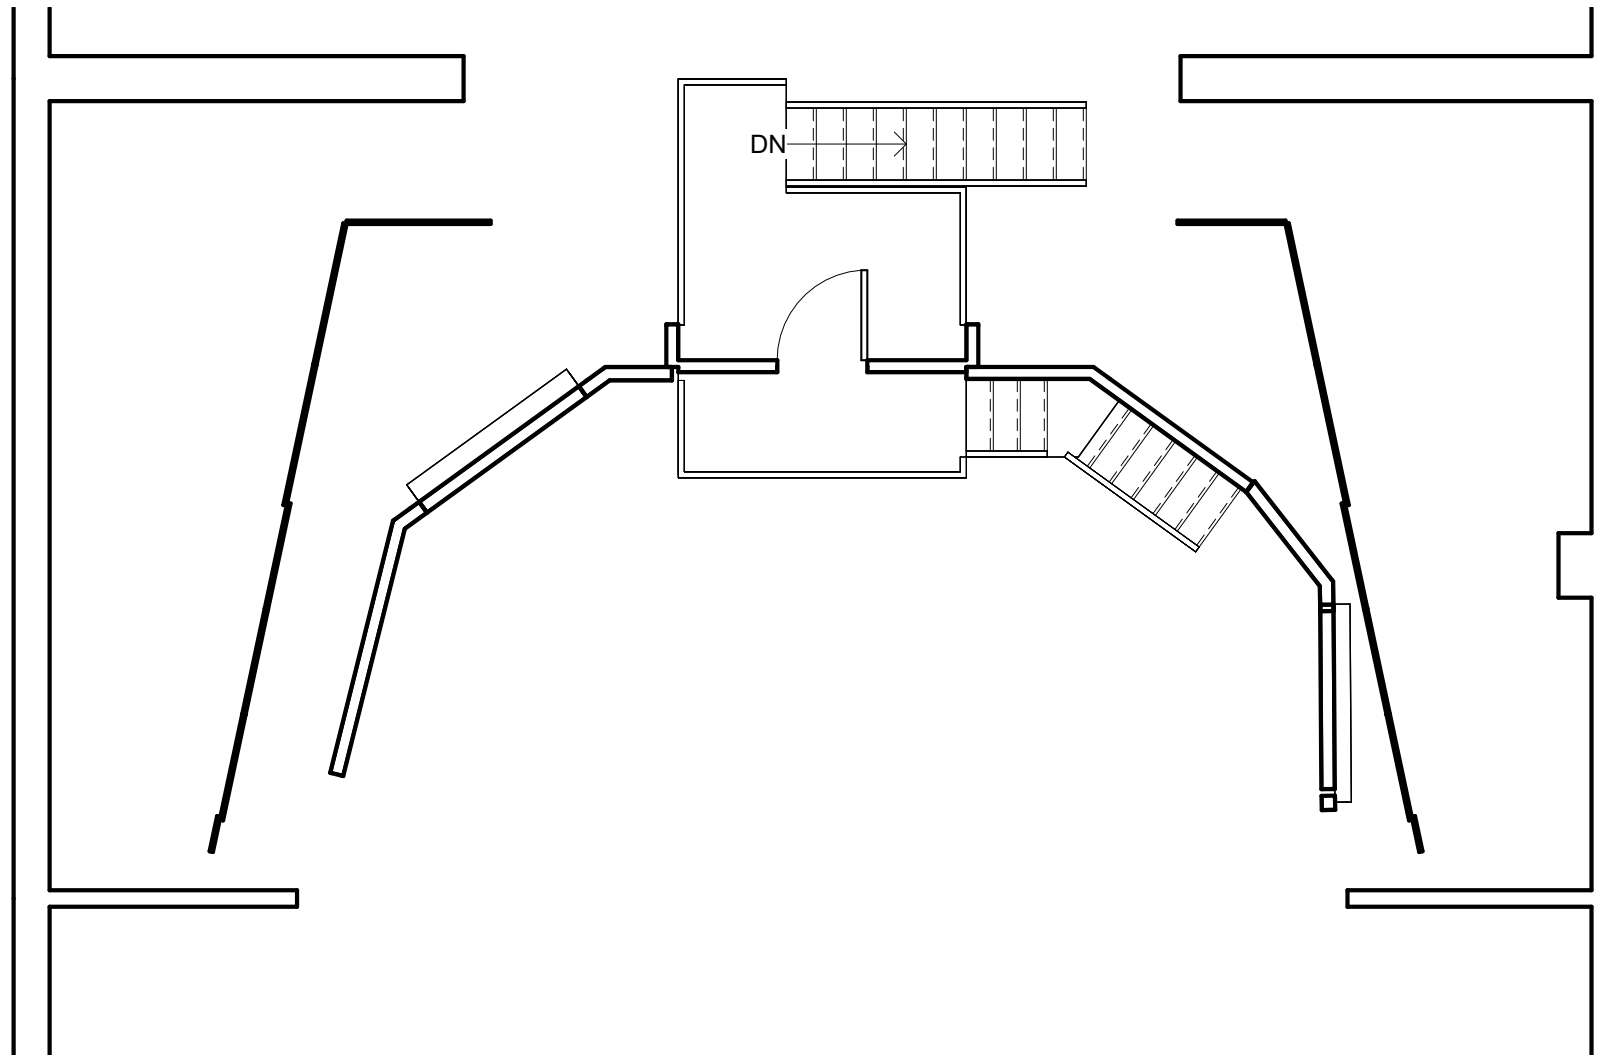

Director: Teri Grimes

Hospital Room

She Loves Me

Designed by
David Cohn

4

Date 3/3/2023 Scale 3/16" = 1'-0"

① Stage - Apartment
 3/16" = 1'-0"

Director: Teri Grimes		Apartment	
She Loves Me		Designed by David Cohn	5
Date	3/3/2023	Scale 3/16" = 1'-0"	