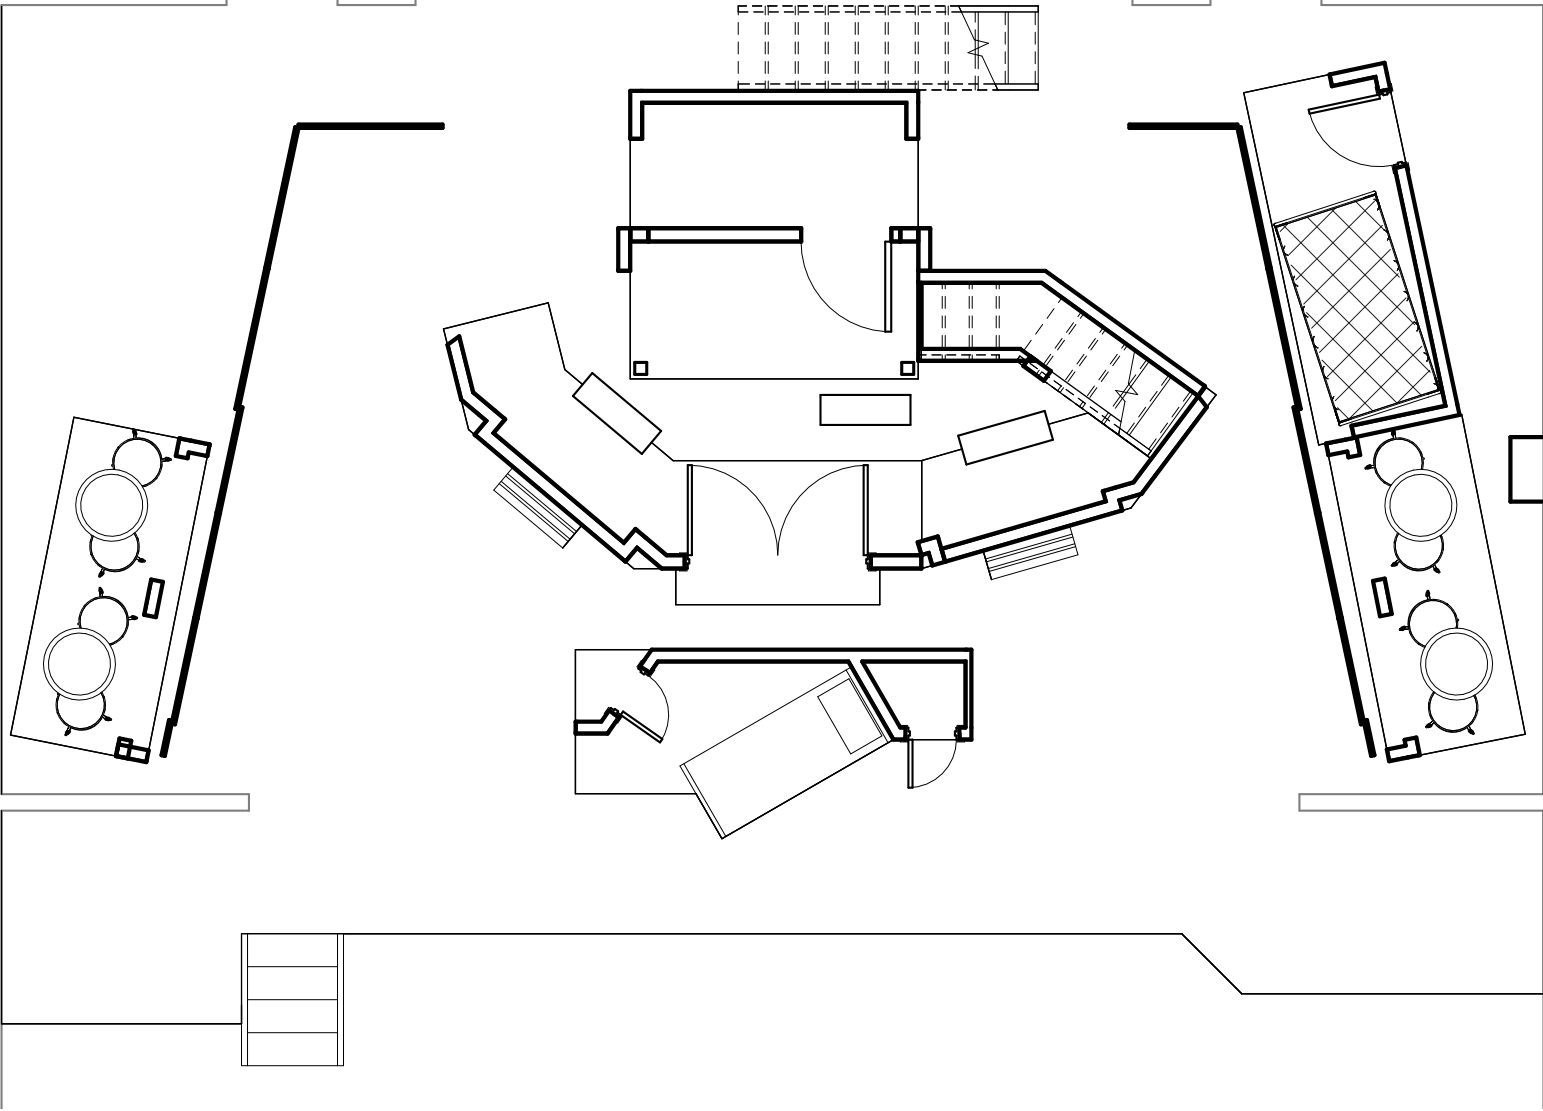

Director: Teri Grimes

Hospital Room

She Loves Me

Designed by
David Cohn

4

Date 3/3/2023 Scale 3/16" = 1'-0"

① Stage - Apartment
 3/16" = 1'-0"

Director: Teri Grimes		Apartment	
She Loves Me		Designed by David Cohn	5
Date	3/3/2023	Scale 3/16" = 1'-0"	