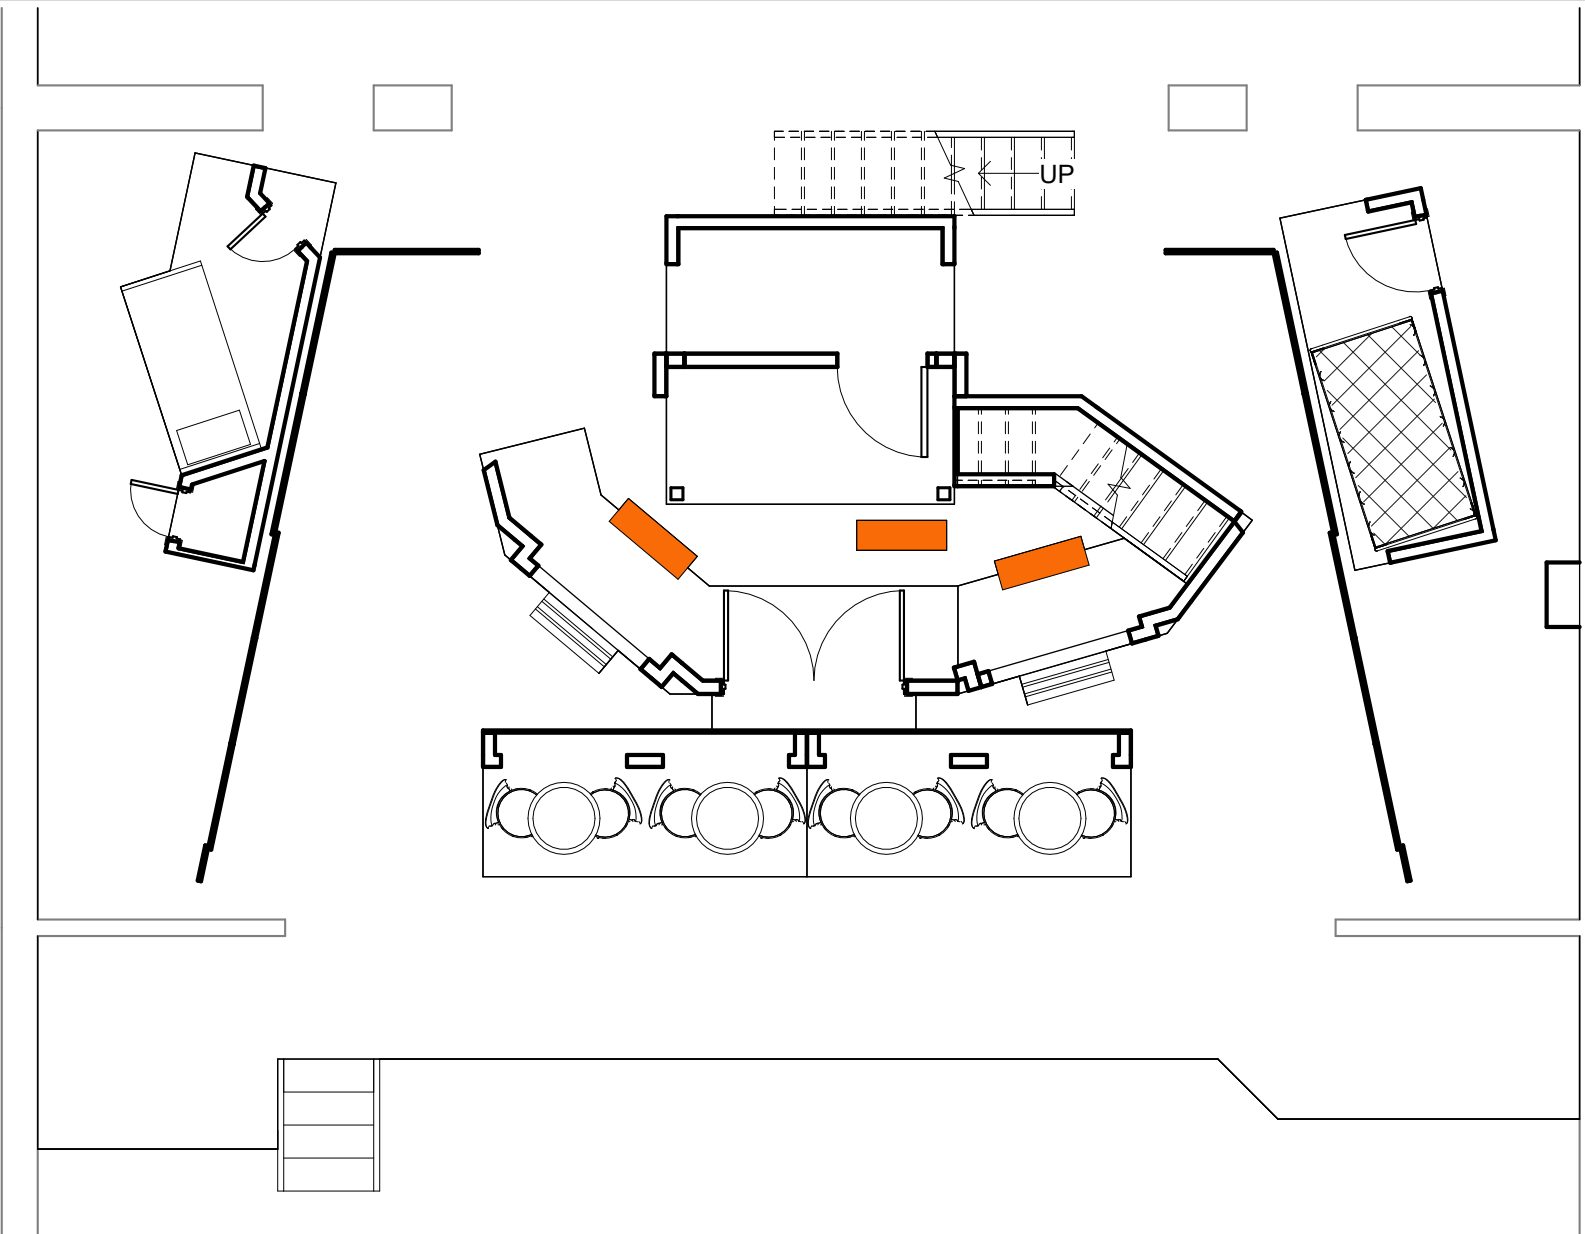

3/3/2023

Scale 3/16" = 1'-0"

① Stage - Jewel Box Opened
3/16" = 1'-0"

Director: Teri Grimes

Jewelbox Open

Designed by
David Cohn

2

She Loves Me

Date 3/3/2023 Scale 3/16" = 1'-0"

① Stage - Cafe Imperiale
3/16" = 1'-0"

Director: Teri Grimes		Cafe Imperiale	
She Loves Me		Designed by David Cohn	3
Date	3/3/2023	Scale 3/16" = 1'-0"	

① Stage - Hospital Room
3/16" = 1'-0"