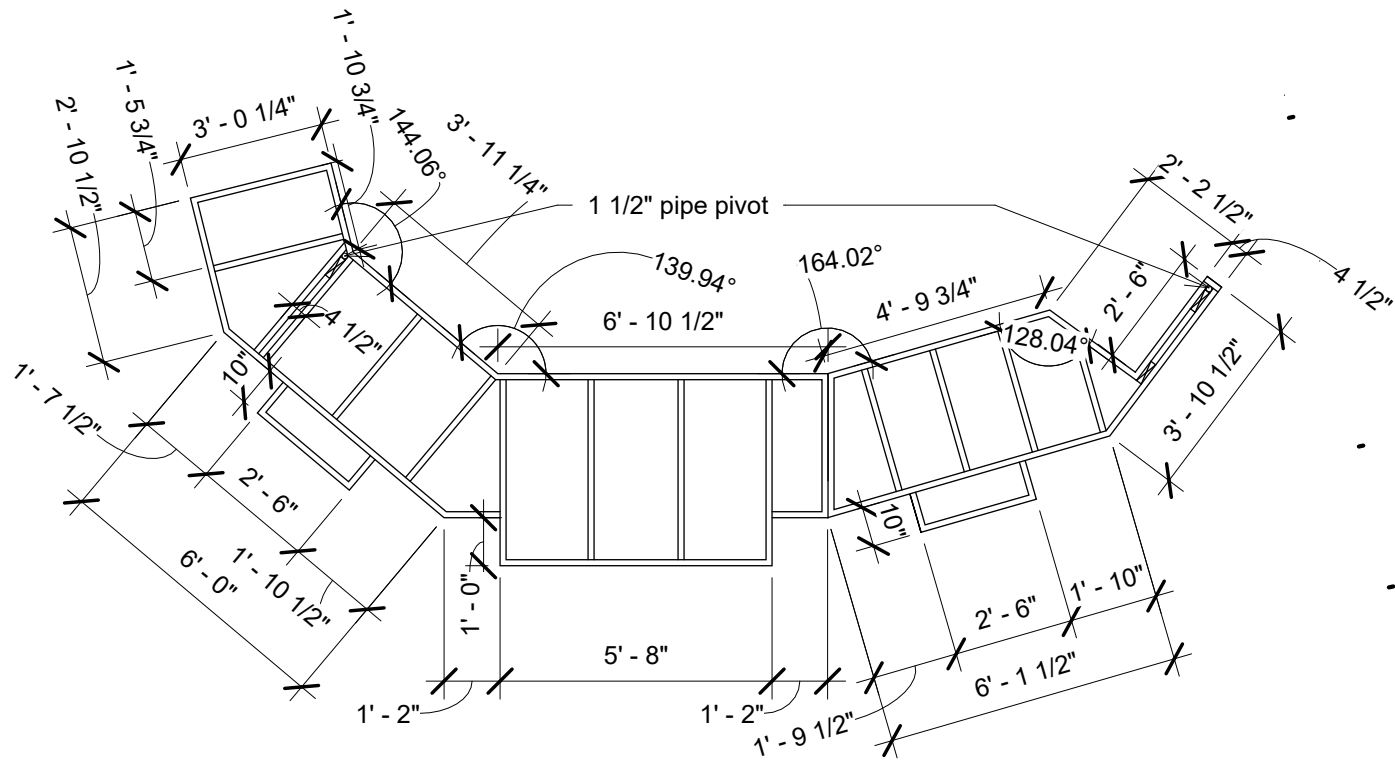

1 Large Scale - Platforms
1/4" = 1'-0"

Director: Teri Grimes		Jewelbox Dims	
She Loves Me		Designed by	18
		Author	
Date	3/3/2023	Scale	1/4" = 1'-0"