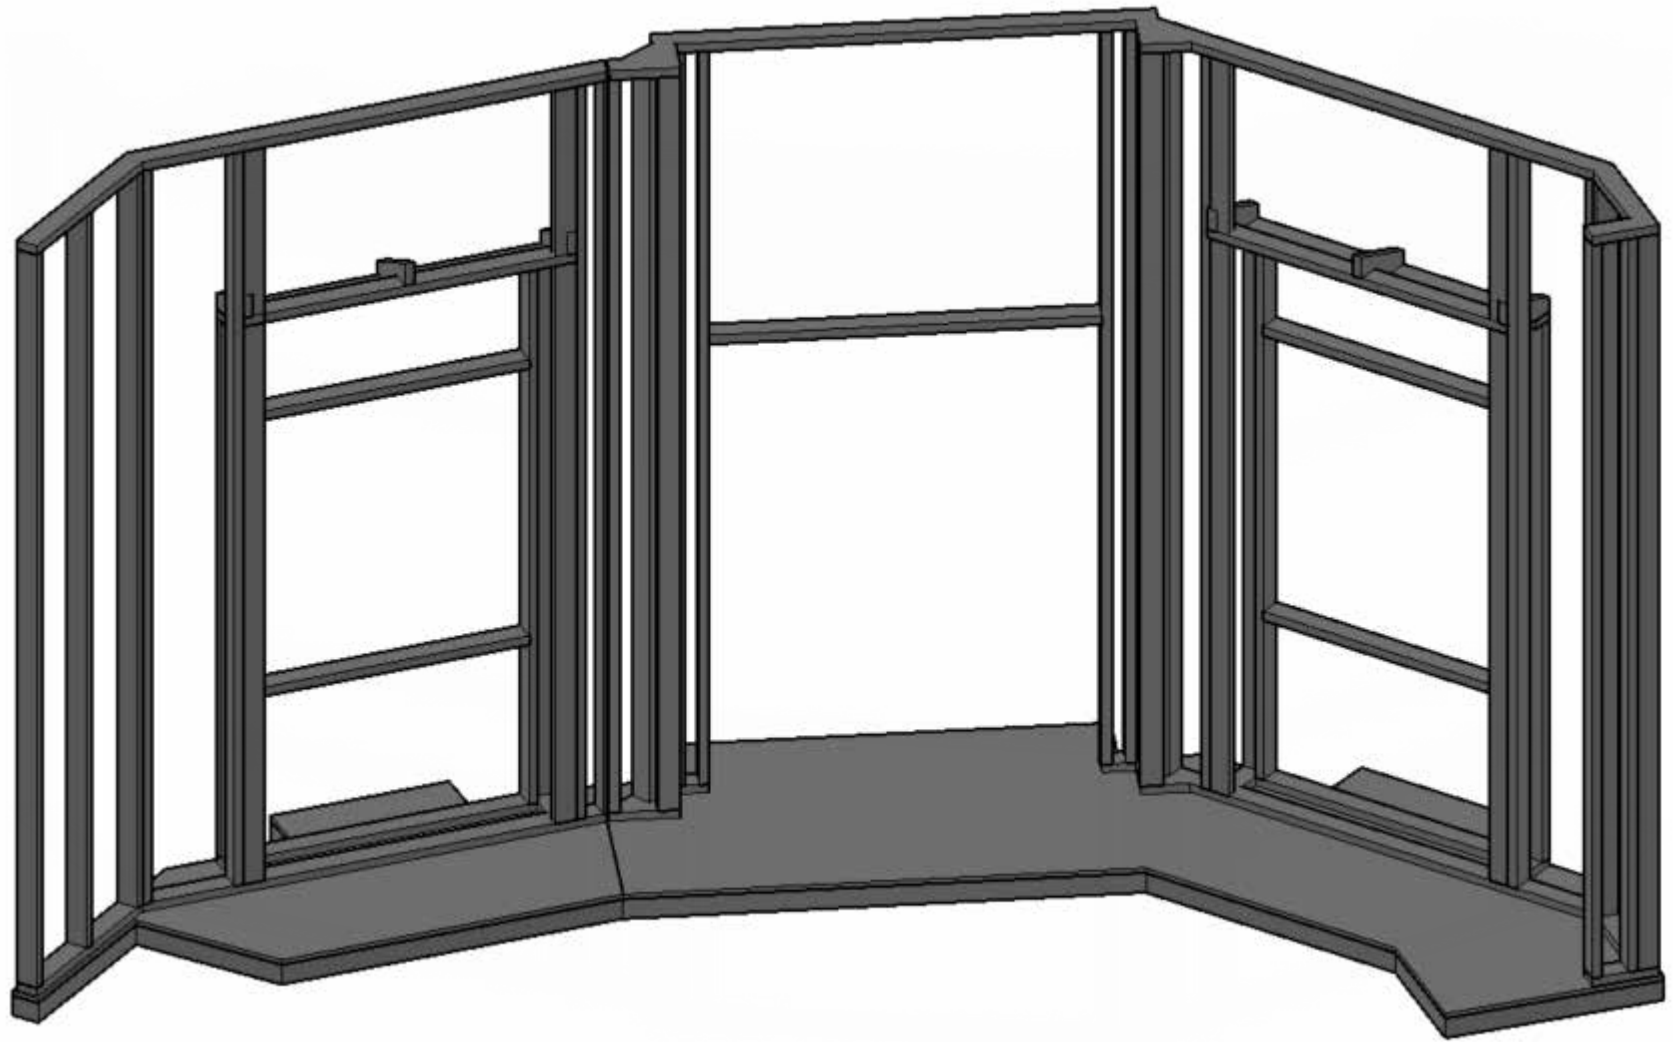

Scale 1/16" = 1'-0"

① Jewelbox Wall Framing (from inside)
 3/64" = 1'-0"

Director: Teri Grimes

Jewelbox Framing

Designed by

Author

12

She Loves Me