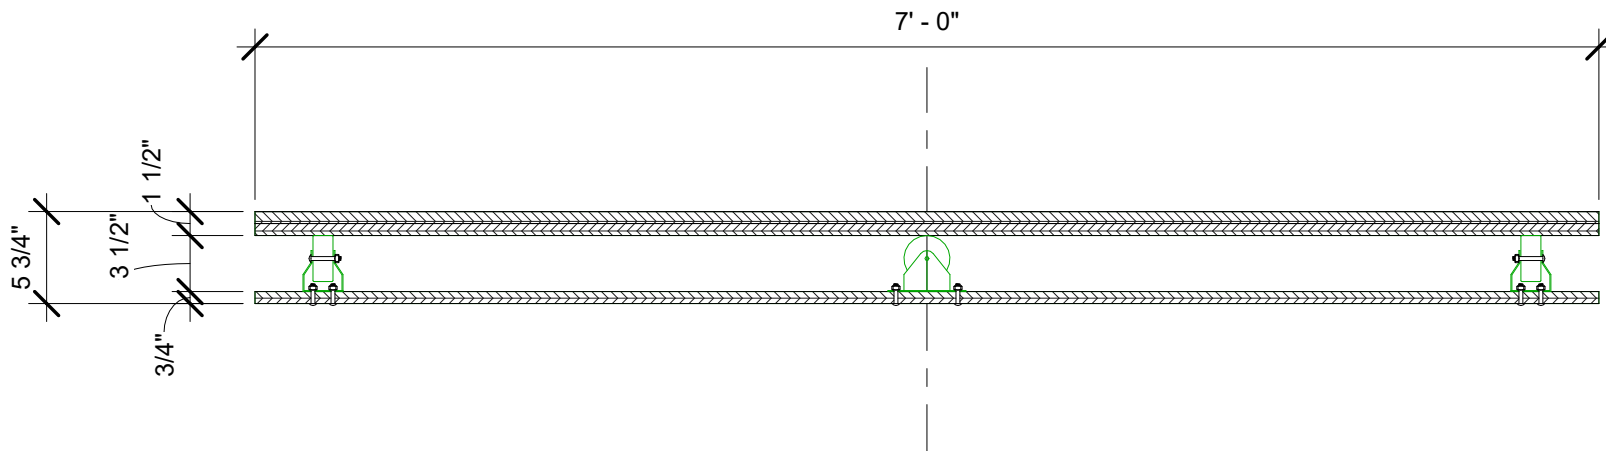

1 Turntable Detail
1" = 1'-0"

Director: Teri Grimes		Office & Turntable	
She Loves Me		Designed by	19
		Author	
Date	3/3/2023	Scale	1" = 1'-0"