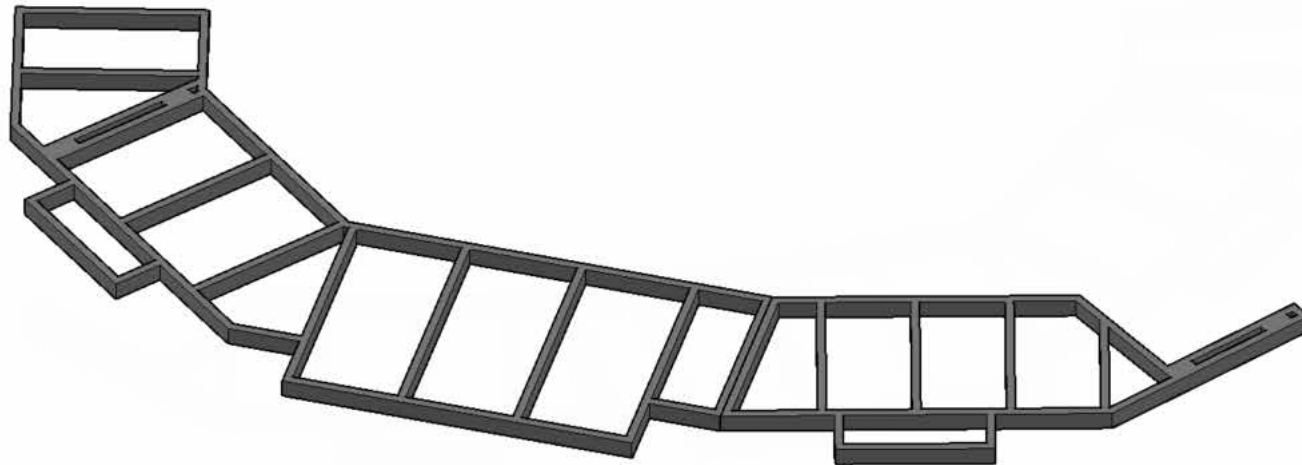

3/3/2023

Scale

① Jewelbox Platform Framing
 1/8" = 1'-0"

Approximate Material List (platform framing only)
 18 pieces of 2x4 at 8-foot length

Director: Teri Grimes		Jewelbox Framing	
		Designed by	Author
She Loves Me		10	
		Date	3/3/2023 Scale 1/8" = 1'-0"