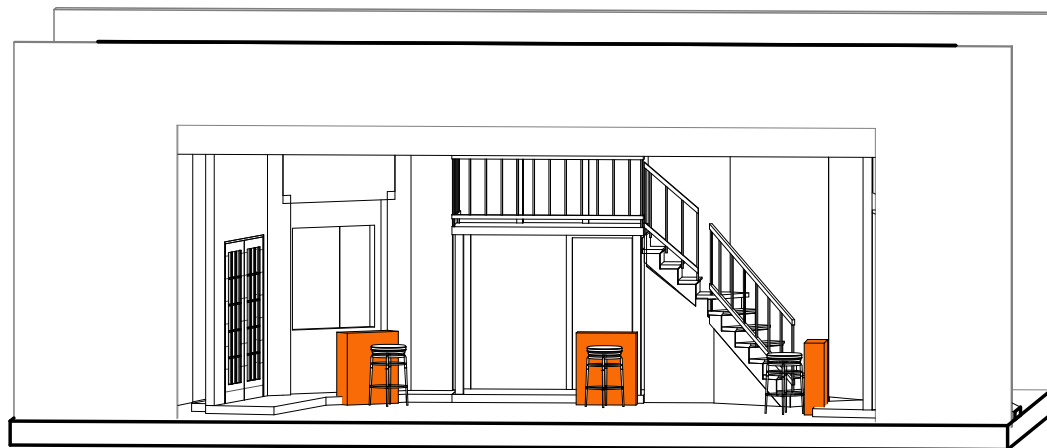

3/3/2023

Scale 3/16" = 1'-0"

① 3D View - Jewel Box Closed

② 3D View - Jewel Box Open

Director: Teri Grimes

Jewel Box 3D

Designed by

Author