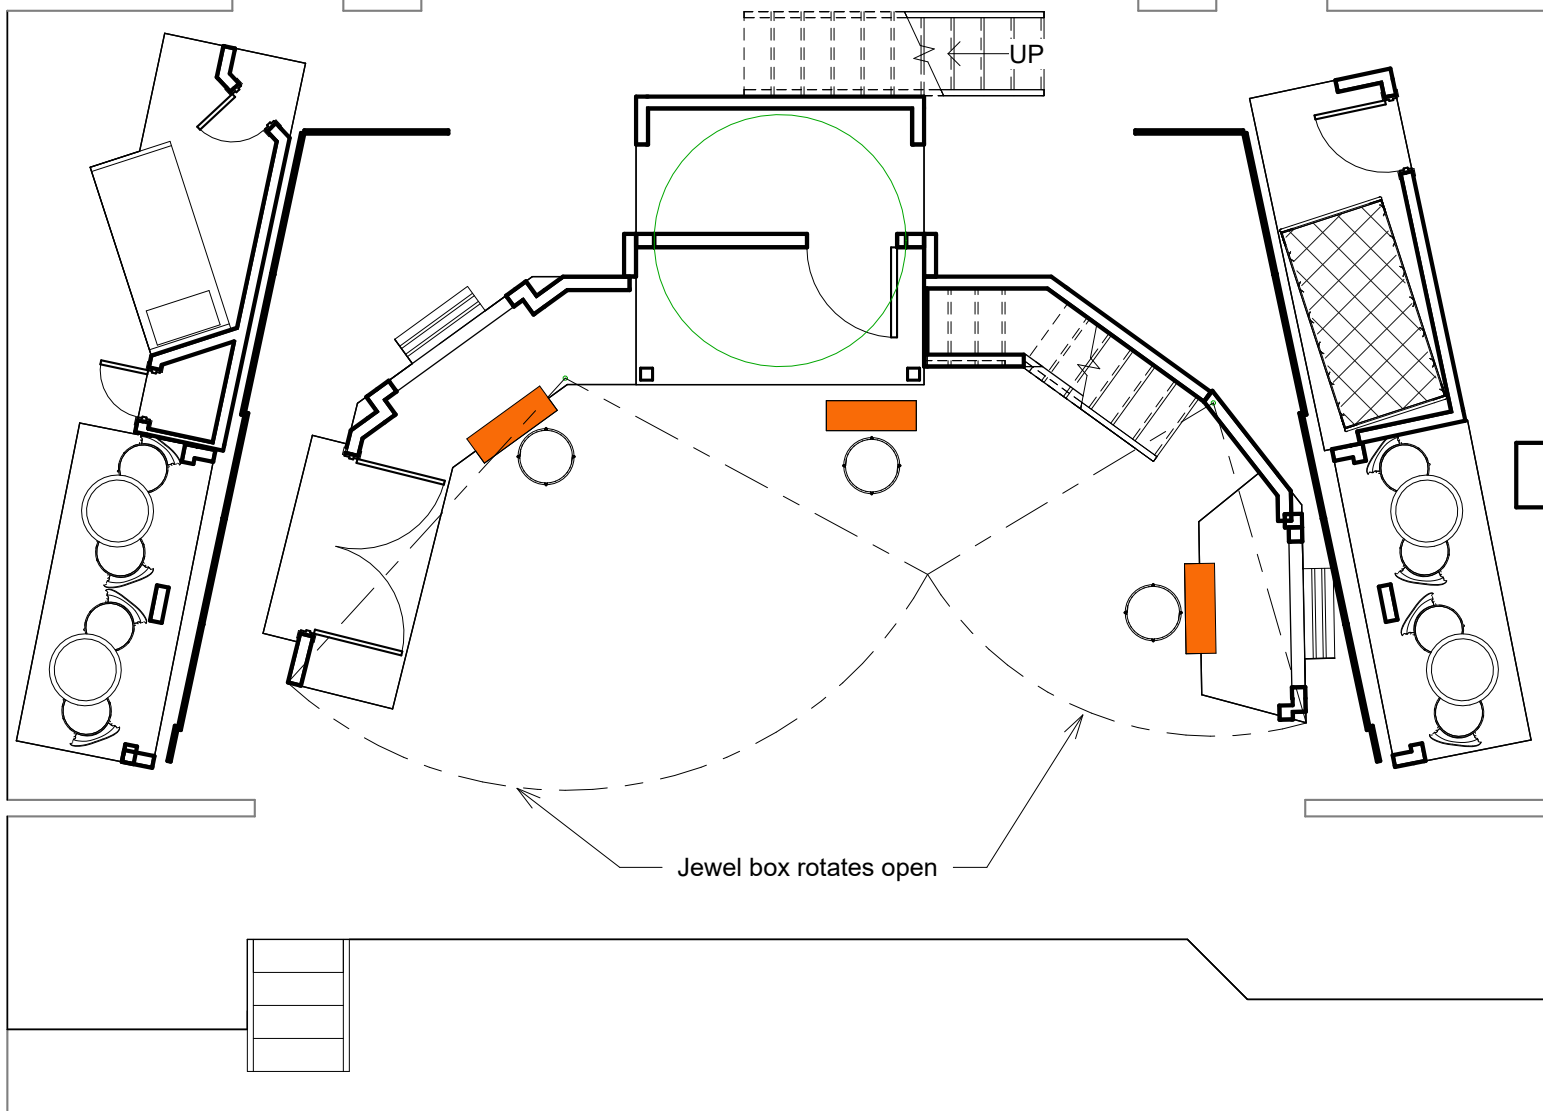

① Stage - Jewel Box Opened
3/16" = 1'-0"

Director: Teri Grimes

Jewelbox Open

Designed by
David Cohn

2

She Loves Me

Date 3/3/2023 Scale 3/16" = 1'-0"