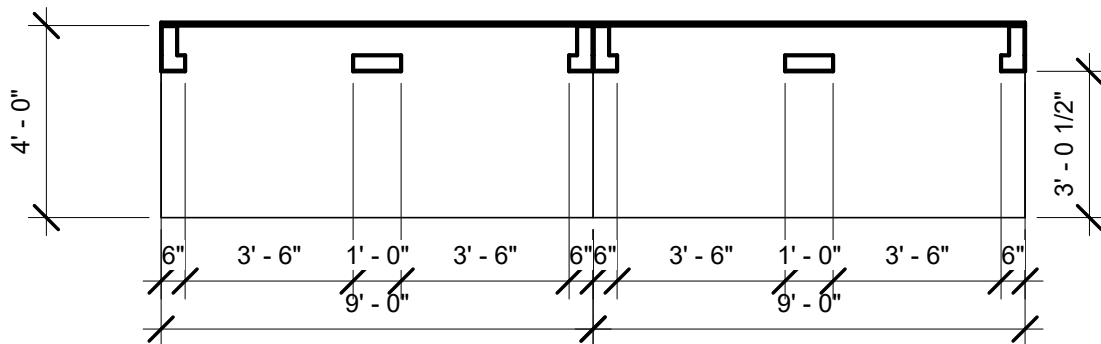

1 Large Scale - Cafe Imperiale
1/4" = 1'-0"

Director: Teri Grimes

Cafe Imperiale

Designed by

Author

16

She Loves Me

Date

3/3/2023

Scale 1/4" = 1'-0"