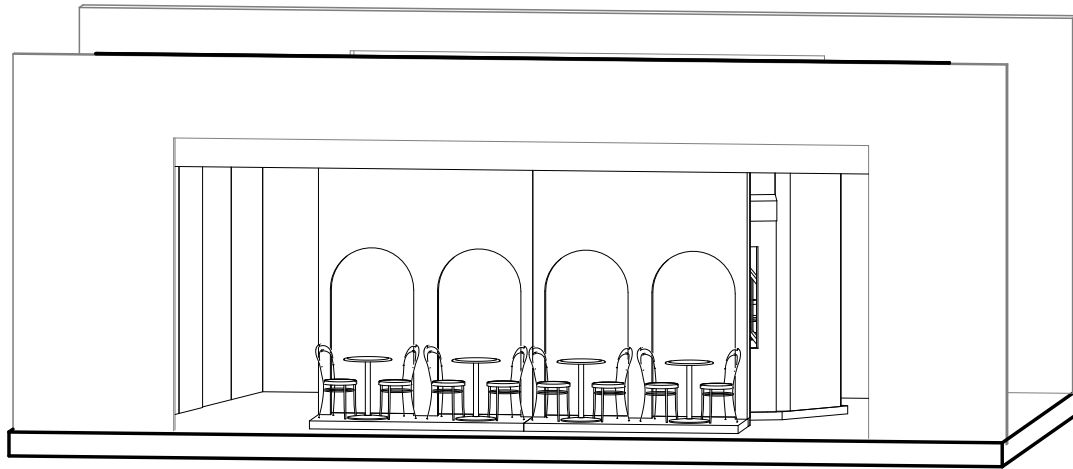

1 3D View - Cafe Imperiale

Director: Teri Grimes

Cafe Imperiale 3D

She Loves Me

Designed by

Author

8

Date

3/3/2023

Scale