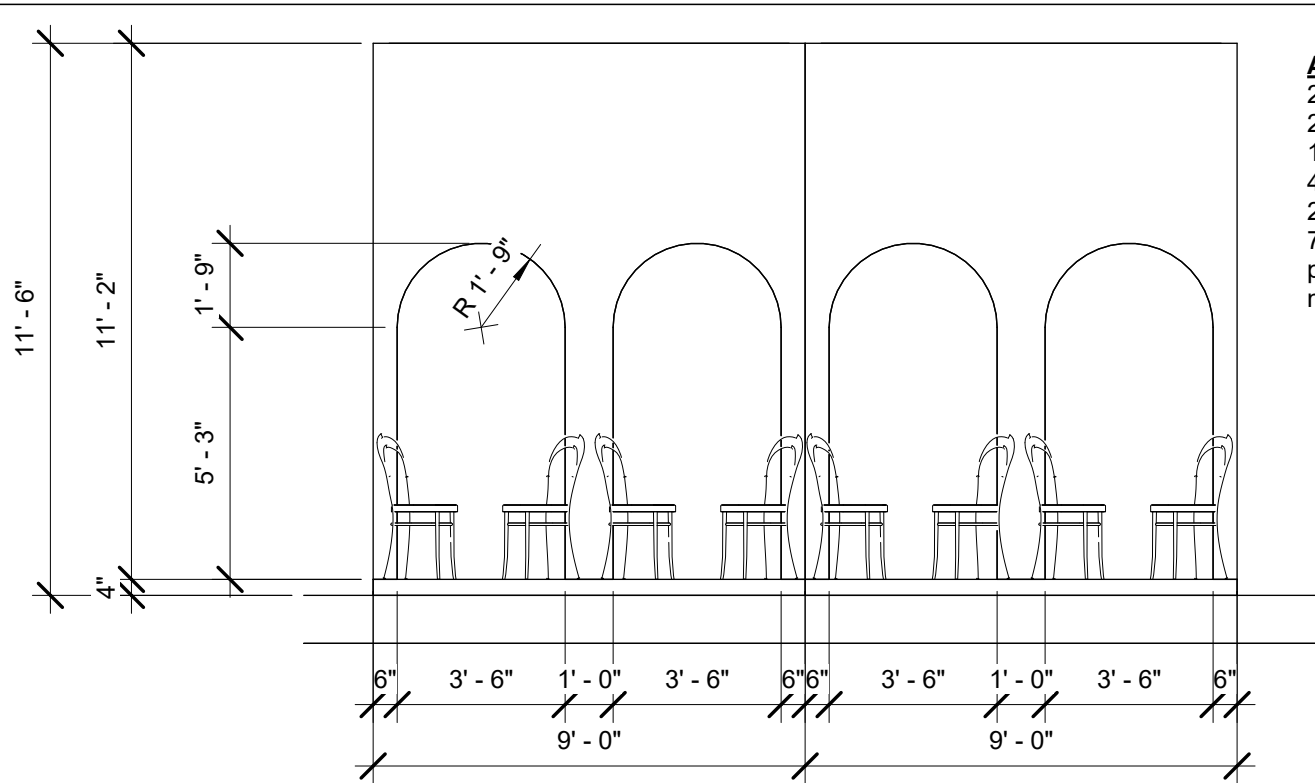

Scale 1/4" = 1'-0"

Approximate Material List

- 2 prefab 4'x8'platforms
- 2 prefab 1'x4' platforms
- 16 pieces 2x4 at 12-foot length
- 4 pieces 2x4 at 10-foot length
- 2 pieces 2x4 at 8-foot length
- 7 sheets 1/2" OSB
- plus additional material for rear wall (could be flats, material, etc.)