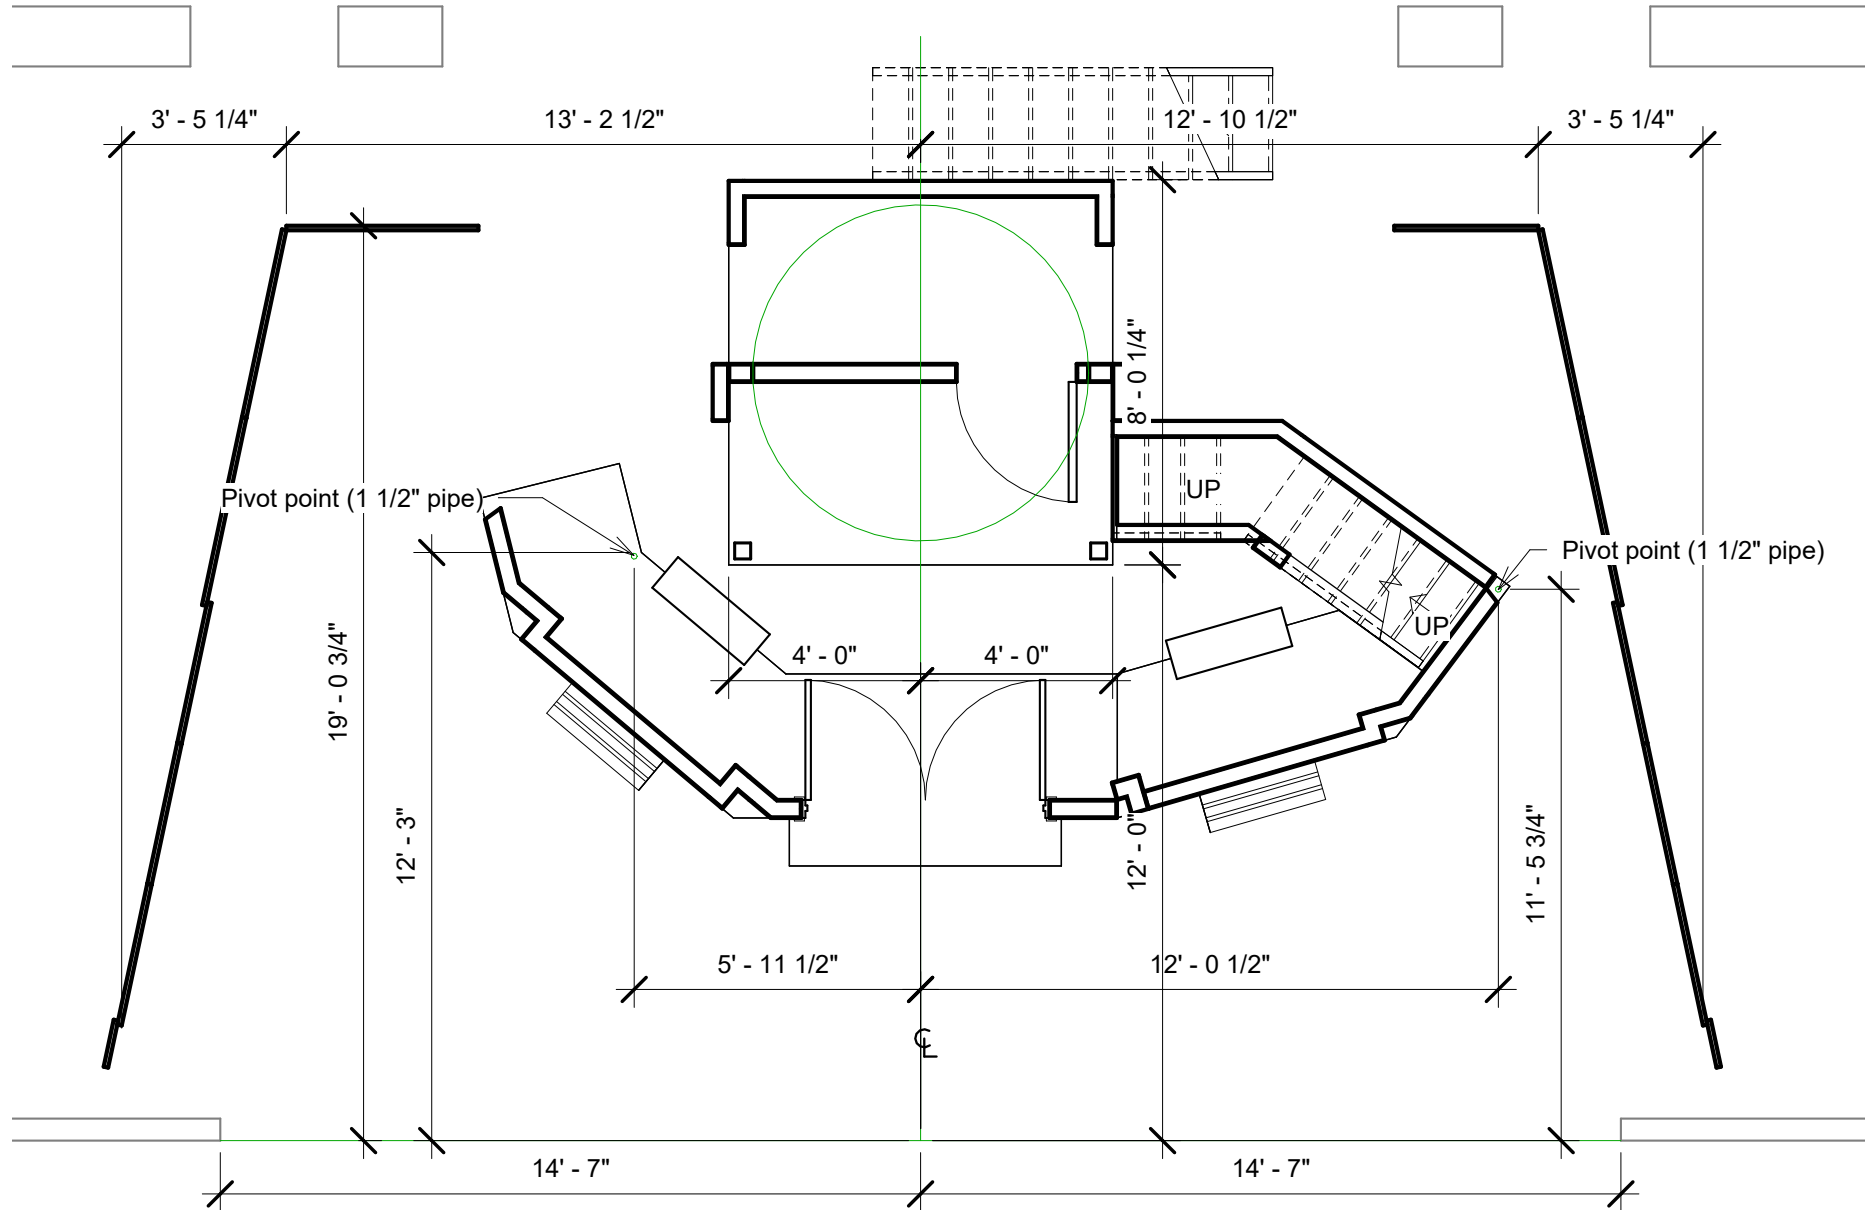

Scale 1/4" = 1'-0"

Approximate Material List

- 2 prefab 4'x8'platforms
- 2 prefab 1'x4' platforms
- 16 pieces 2x4 at 12-foot length
- 4 pieces 2x4 at 10-foot length
- 2 pieces 2x4 at 8-foot length
- 7 sheets 1/2" OSB
- plus additional material for rear wall (could be flats, material, etc.)

2 Large Scale - Cafe Imperiale Elevation
1/4" = 1'-0"

1 Large Scale - Cafe Imperiale
1/4" = 1'-0"

Director: Teri Grimes

Cafe Imperiale

Designed by

Author

16

She Loves Me

Date

3/3/2023

Scale 1/4" = 1'-0"

Large Scale - Jewel Box Closed - Critical Dimensions

① 1/4" = 1'-0"

Director: Teri Grimes

She Loves Me

Critical Dimensions