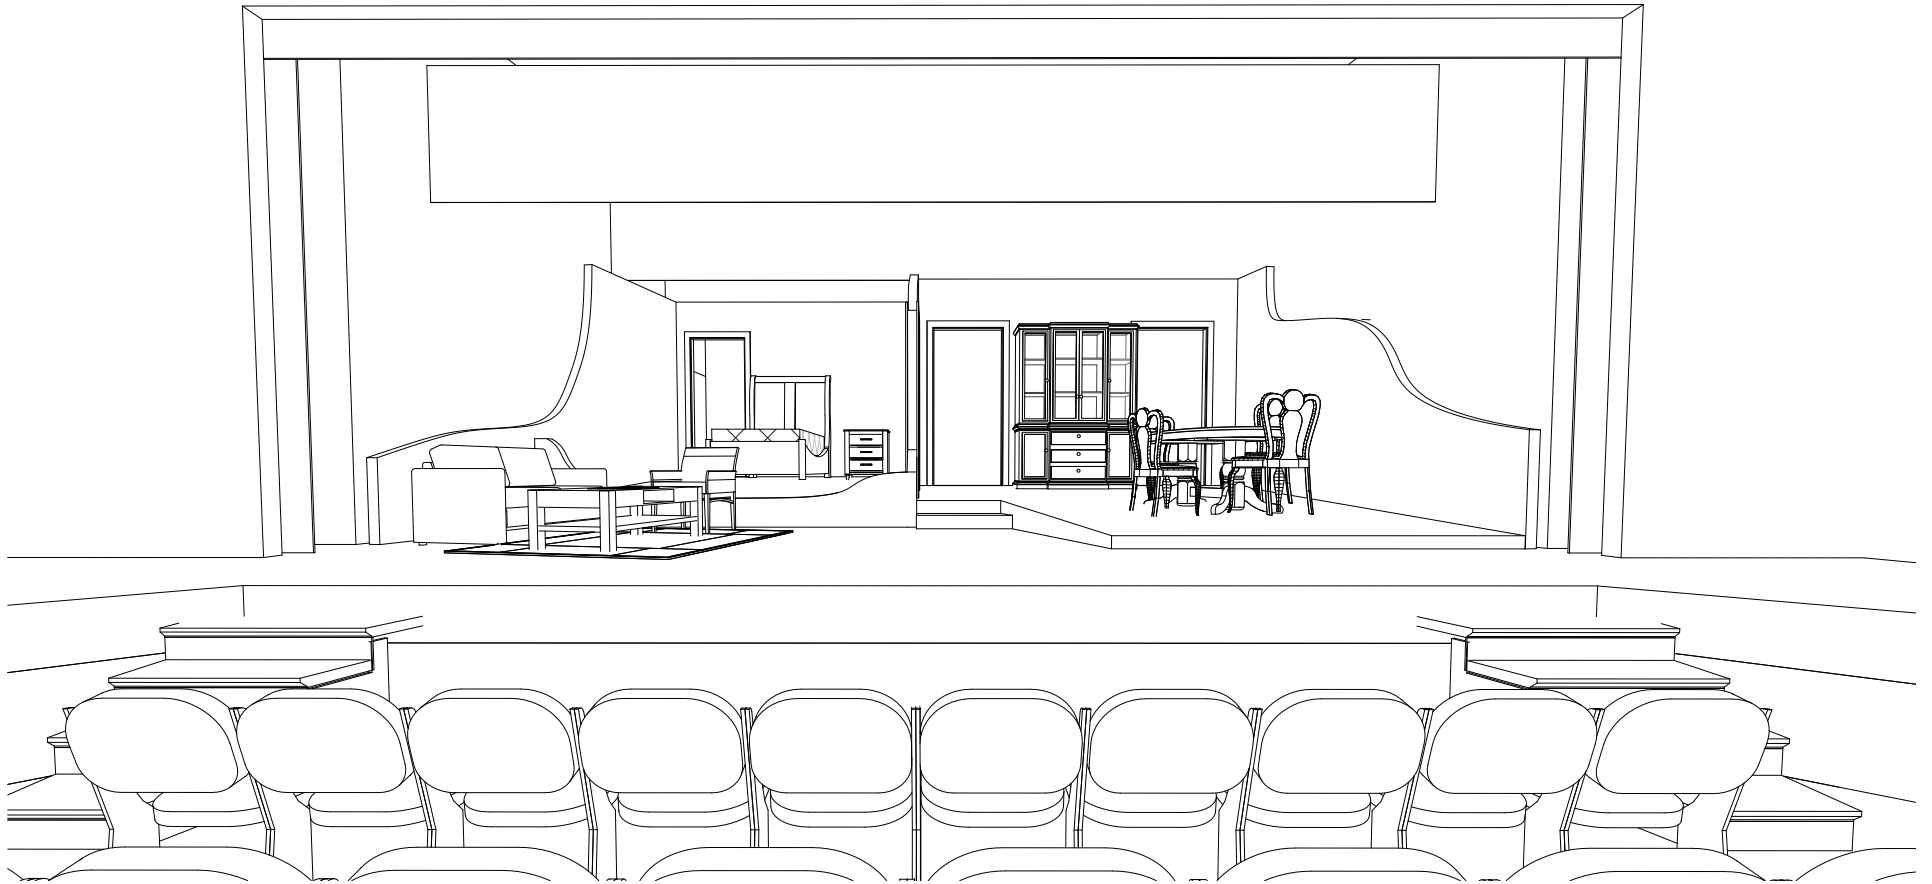

### Set Elevations

Designed by  
David Cohn

3

Date 11/4/16 Scale 1/4" = 1'-0"

① Set - Stage Left Wall  
1/4" = 1'-0"

② Set - Stage Right Wall  
1/4" = 1'-0"

③ Set - Bedroom Platform Wall  
1/4" = 1'-0"

Director: Dee Dee O'Connor		<b>Wall Framing</b>	
BTG: A Shayna Maidel		Designed by David Cohn	<b>4</b>
Date	11/4/16	Scale 1/4" = 1'-0"	