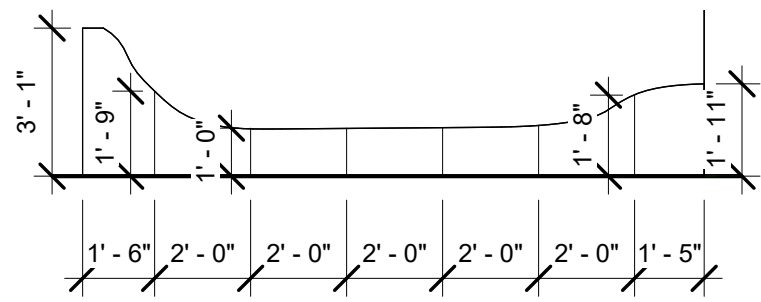

① Set - Front Elevation  
1/4" = 1'-0"

② Set - Bedroom Wall  
1/4" = 1'-0"

Director: Dee Dee O'Connor

BTG: A Shayna Maidel

### Set Elevations

Designed by  
David Cohn

3

Date 11/4/16 Scale 1/4" = 1'-0"

① Set - Stage Left Wall  
1/4" = 1'-0"

② Set - Stage Right Wall  
1/4" = 1'-0"

③ Set - Bedroom Platform Wall  
1/4" = 1'-0"

Director: Dee Dee O'Connor		<b>Wall Framing</b>	
BTG: A Shayna Maidel		Designed by David Cohn	<b>4</b>
Date	11/4/16	Scale 1/4" = 1'-0"	