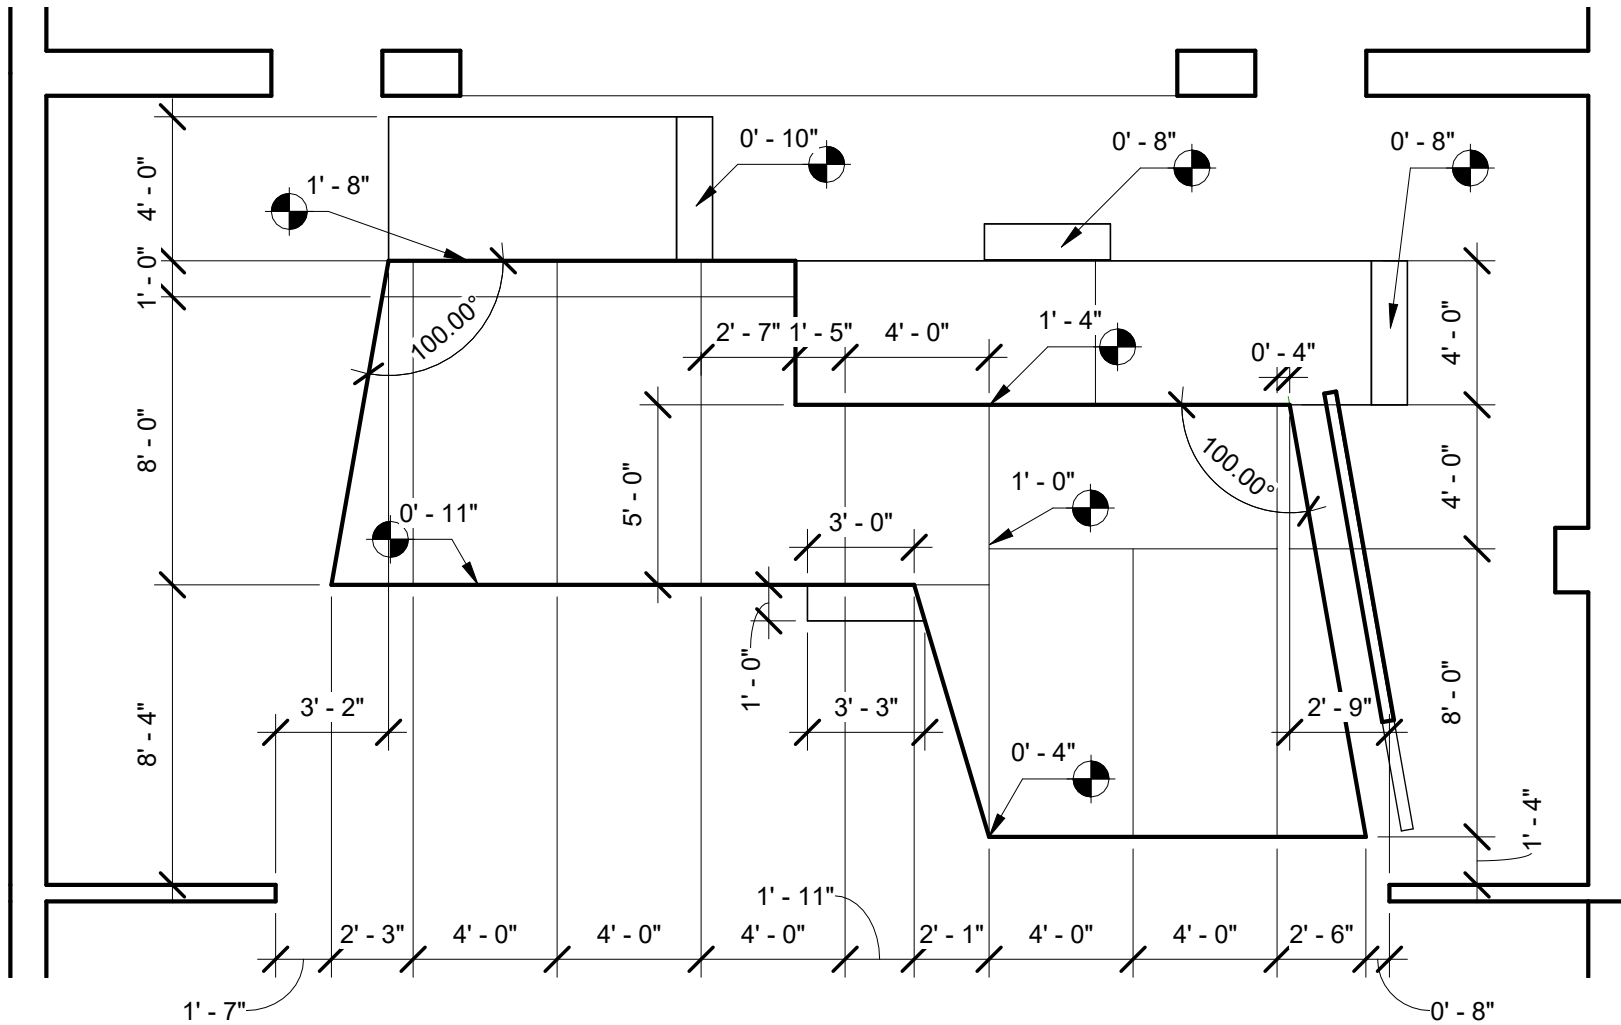

① Blocking Plan  
 3/16" = 1'-0"

Director: Dee Dee O'Connor

Plan at Stage Level

BTG: A Shayna Maidel

Designed by  
 David Cohn

1

Date 11/4/16 Scale 3/16" = 1'-0"

1 Platform Plan  
 3/16" = 1'-0"

## Platform Plan

BTG: A Shayna Maidel

Designed by

Author

2

Date

11/4/16

Scale 3/16" = 1'-0"

① Set - Front Elevation  
1/4" = 1'-0"

② Set - Bedroom Wall  
1/4" = 1'-0"

Director: Dee Dee O'Connor

BTG: A Shayna Maidel

### Set Elevations

Designed by  
David Cohn

3

Date 11/4/16 Scale 1/4" = 1'-0"

① Set - Stage Left Wall  
1/4" = 1'-0"

② Set - Stage Right Wall  
1/4" = 1'-0"

③ Set - Bedroom Platform Wall  
1/4" = 1'-0"

Director: Dee Dee O'Connor		<b>Wall Framing</b>	
BTG: A Shayna Maidel		Designed by David Cohn	<b>4</b>
Date	11/4/16	Scale 1/4" = 1'-0"	