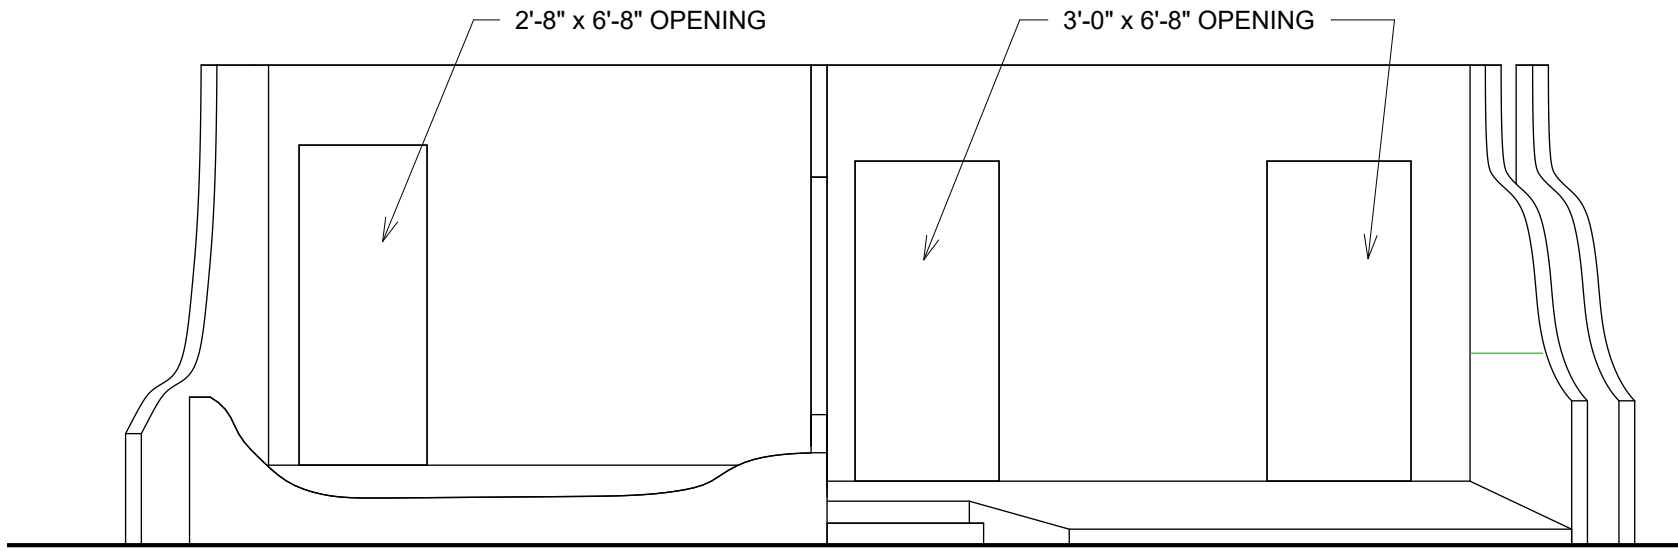

## Platform Plan

BTG: A Shayna Maidel

Designed by

Author

2

Date

11/4/16

Scale 3/16" = 1'-0"

① Set - Front Elevation  
1/4" = 1'-0"

② Set - Bedroom Wall  
1/4" = 1'-0"

Director: Dee Dee O'Connor

BTG: A Shayna Maidel