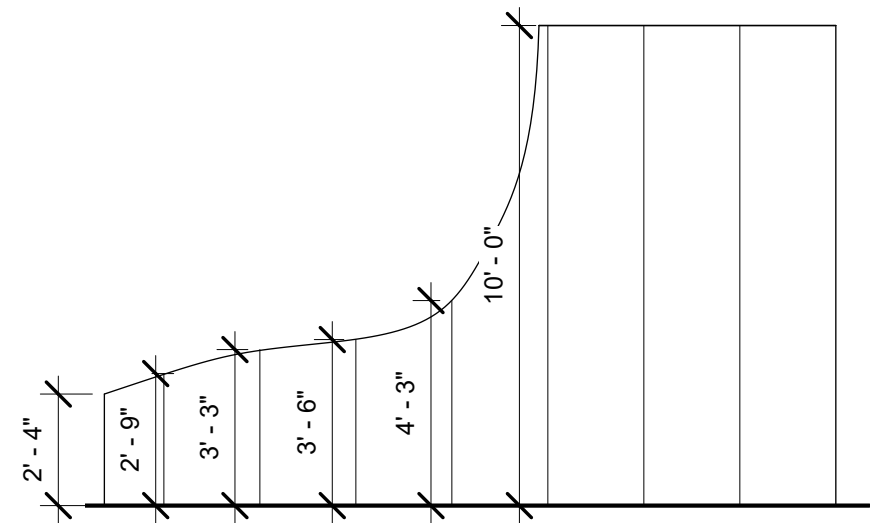

### Set Elevations

Designed by  
David Cohn

3

Date 11/4/16 Scale 1/4" = 1'-0"

① Set - Stage Left Wall  
1/4" = 1'-0"

② Set - Stage Right Wall  
1/4" = 1'-0"

③ Set - Bedroom Platform Wall  
1/4" = 1'-0"

Director: Dee Dee O'Connor		<b>Wall Framing</b>	
BTG: A Shayna Maidel		Designed by David Cohn	<b>4</b>
Date	11/4/16	Scale 1/4" = 1'-0"	