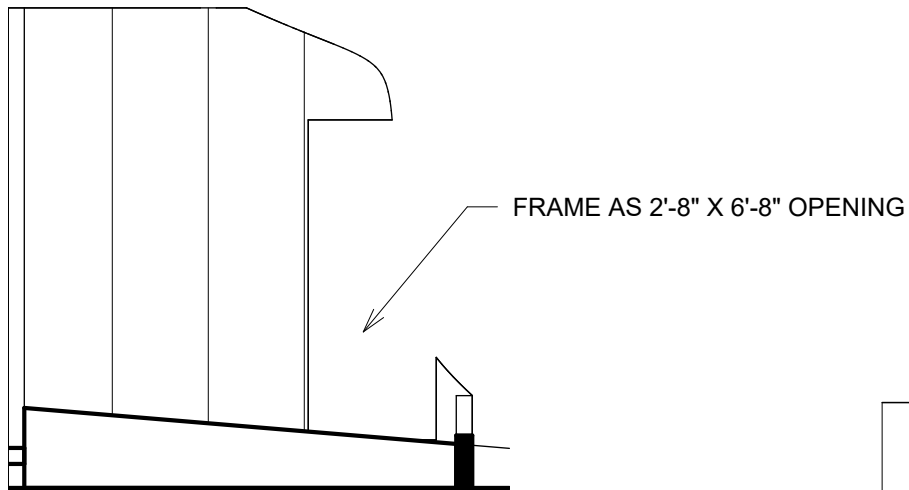

## Platform Plan

BTG: A Shayna Maidel

Designed by

Author

2

Date

11/4/16

Scale 3/16" = 1'-0"

① Set - Front Elevation  
1/4" = 1'-0"

② Set - Bedroom Wall  
1/4" = 1'-0"

Director: Dee Dee O'Connor

BTG: A Shayna Maidel

### Set Elevations

Designed by  
David Cohn

3

Date 11/4/16 Scale 1/4" = 1'-0"

① Set - Stage Left Wall  
1/4" = 1'-0"

② Set - Stage Right Wall  
1/4" = 1'-0"

③ Set - Bedroom Platform Wall  
1/4" = 1'-0"

Director: Dee Dee O'Connor		<b>Wall Framing</b>	
BTG: A Shayna Maidel		Designed by David Cohn	<b>4</b>
Date	11/4/16	Scale 1/4" = 1'-0"	