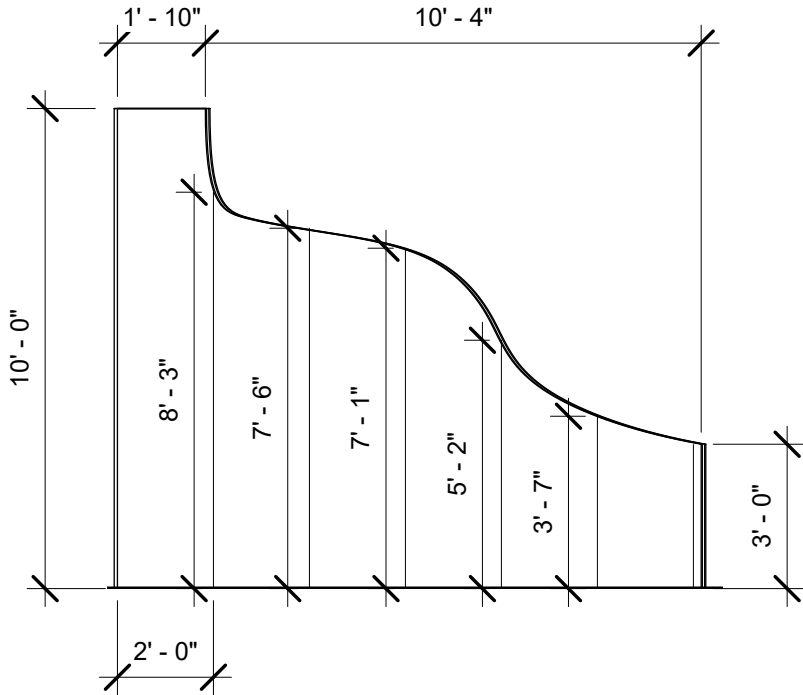

## Platform Plan

BTG: A Shayna Maidel

Designed by

Author

2

Date

11/4/16

Scale 3/16" = 1'-0"

① Set - Front Elevation  
1/4" = 1'-0"

② Set - Bedroom Wall  
1/4" = 1'-0"

Director: Dee Dee O'Connor

BTG: A Shayna Maidel

### Set Elevations

Designed by  
David Cohn

3

Date 11/4/16 Scale 1/4" = 1'-0"

① Set - Stage Left Wall  
1/4" = 1'-0"

② Set - Stage Right Wall  
1/4" = 1'-0"

③ Set - Bedroom Platform Wall  
1/4" = 1'-0"

Director: Dee Dee O'Connor		<b>Wall Framing</b>	
BTG: A Shayna Maidel		Designed by David Cohn	<b>4</b>
Date	11/4/16	Scale 1/4" = 1'-0"	